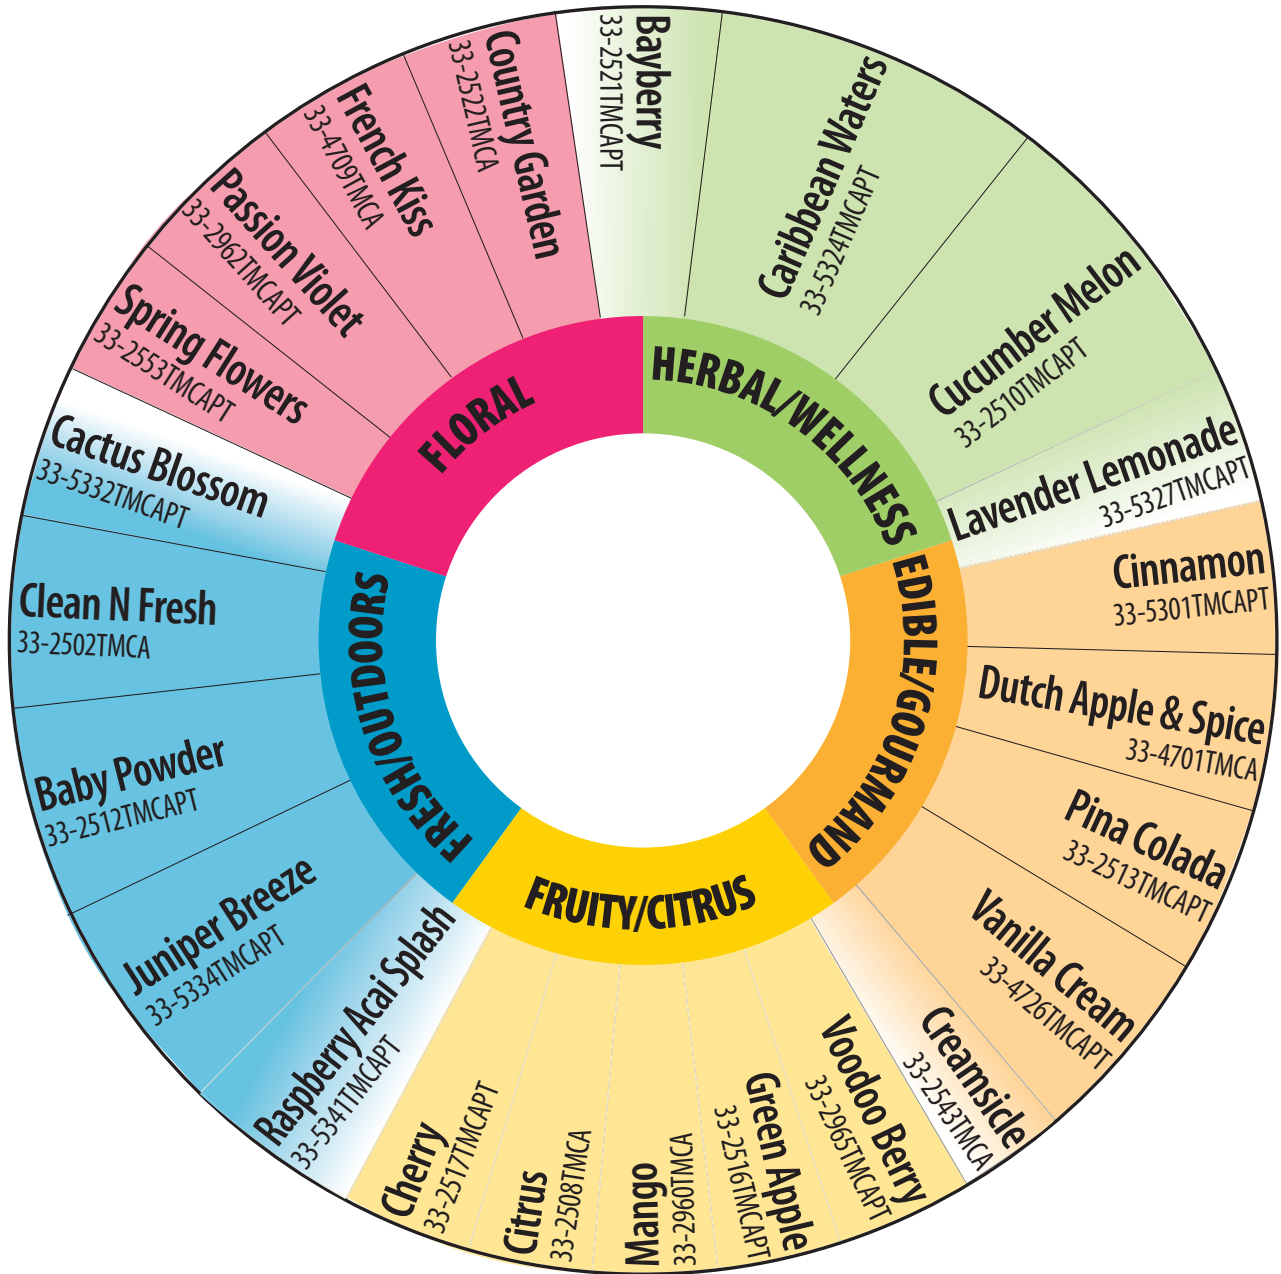

Fragrance Character Reference

Fragrance Character & Intensity Reference

◀ MODERATE STRONG ▶

FLORAL

Passion Violet 33-2962TMCAPT	Spring Flowers 33-2553TMCAPT	Country Garden 33-2522TMCA	French Kiss 33-4709TMCA
--	--	--------------------------------------	-----------------------------------

**HERBAL/
WELLNESS**

Cucumber Melon 33-2510TMCAPT	Lavender Lemonade 33-5327TMCAPT	Caribbean Waters 33-5324TMCAPT	Bayberry 33-2521TMCAPT
--	---	--	----------------------------------

**EDIBLE/
GOURMAND**

Pina Colada 33-2513TMCAPT	Vanilla Cream 33-4726TMCAPT	Cinnamon 33-5301TMCAPT	Dutch Apple Spice 33-4701TMCA	Creamside 33-2543TMCA
-------------------------------------	---------------------------------------	----------------------------------	---	---------------------------------

**FRUITY/
CITRUS**

Green Apple 33-2516TMCAPT	Voodoo Berry 33-2965TMCAPT	Cherry 33-2517TMCAPT	Mango 33-2960TMCA	Citrus 33-2508TMCA	Raspberry Acai Splash 33-5341TMCAPT
-------------------------------------	--------------------------------------	--------------------------------	-----------------------------	------------------------------	---

Green Apple	Pina Colada	Voodoo Berry	Passion Violet	Cucumber Melon	Vanilla Cream	Spring Flowers	Cherry	Mango	Baby Powder	Cinnamon	Dutch Apple & Spice	Citrus	Creamside	Country Garden	Raspberry Acai Splash	Lavender Lemonade	Cactus Blossom	Caribbean Waters	Bayberry	Juniper Breeze	Clean N' Fresh	French Kiss
-------------	-------------	--------------	----------------	----------------	---------------	----------------	--------	-------	-------------	----------	---------------------	--------	-----------	----------------	-----------------------	-------------------	----------------	------------------	----------	----------------	----------------	-------------